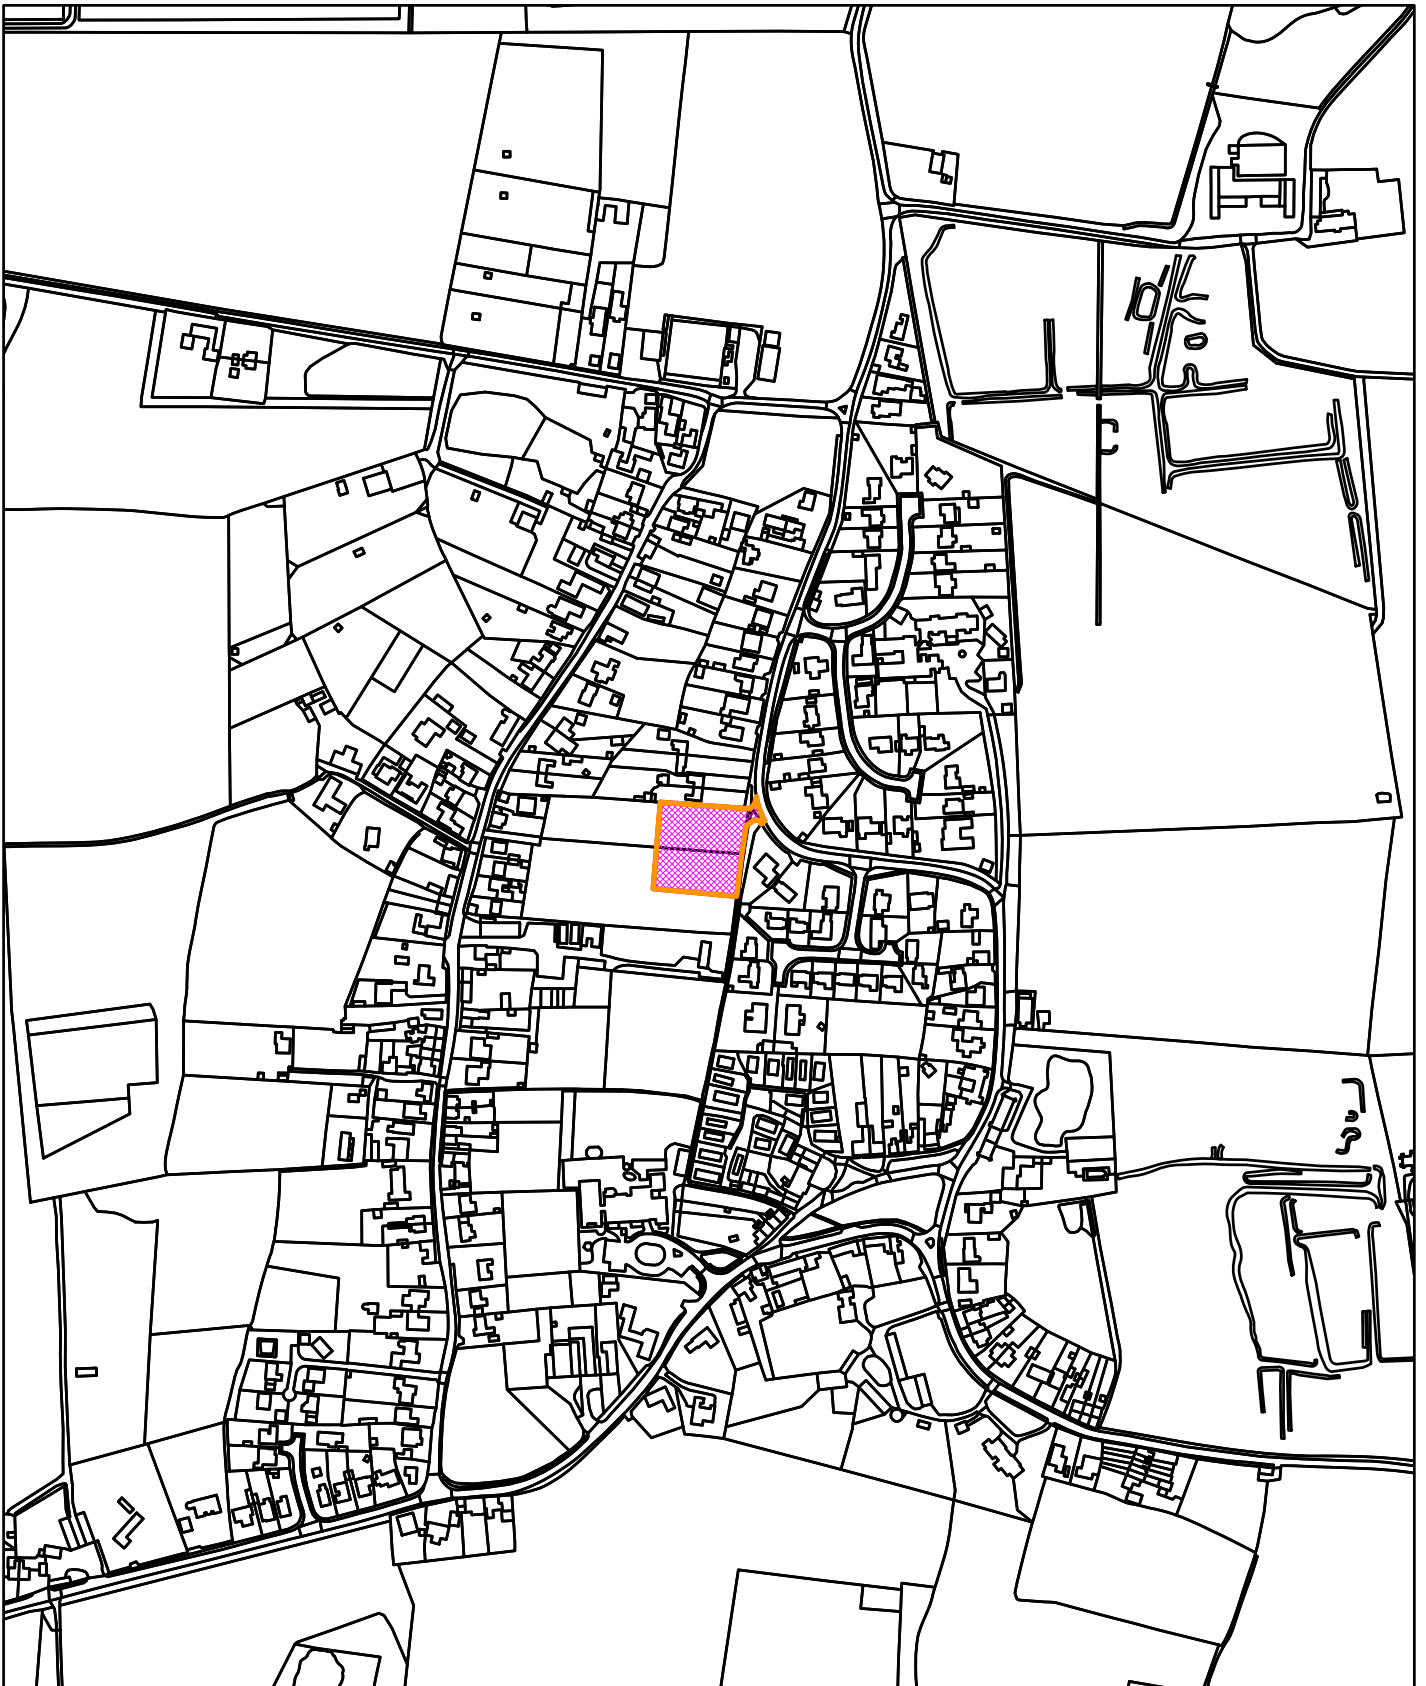

23/00056/F

Land E of 52 to 60 Westgate Street Shouldham PE33 0DF

© Crown copyright and database rights 2023
Ordnance Survey 100024314

20/09/2023